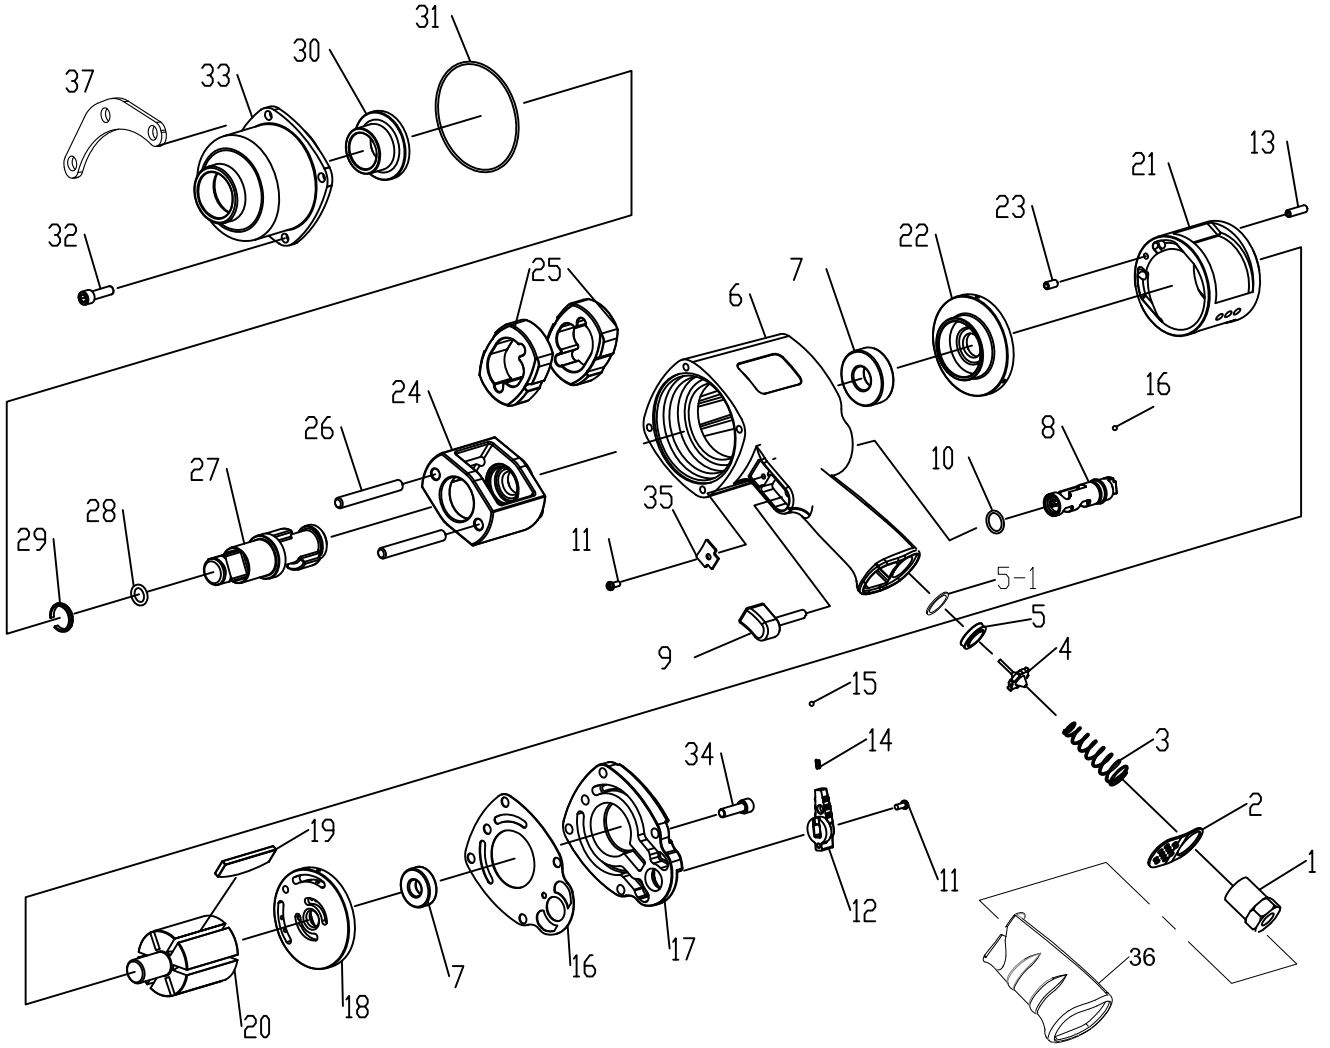

OS-2610 **GAV** HAVALI SOMUN SÖKME

NO.	PART NO.	PARÇA ADI	ADET	NO.	PART NO.	PARÇA ADI	NO.
01	263401	INLET BUSHING	1	21	233421	CYLINDER	1
02	263402	EXHAUST DEFLECTOR	1	22	263424	FRONT PLATE	1
03	328803XP	THROTTLE VALVE SPRING	1	23	233427	SPRING PIN	1
04	263404	THROTTLE VALVE	1	24	263427-1	HAMMER CAGE	1
05	263405	THROTTLE VALVE SEAT	1	25	263428	HAMMER	2
05-1	623408	WASHER	1	26	263429	HAMMER PIN	2
06	263406	MOTOR HOUSING	1	27	263430-1	ANVIL	1
07	6003ZZ	BALL BEARING	2	28	ORAS-115	RETAINER O-RING	1
08	221207	REVERSE VALVE	1	29	263432	SOCKET RETAINER	1
09	221214	TRIGGER	1	30	263433-1	ANVIL BUSHING	1
10	OR1712	O-RING	1	31	263434	O-RING	1
11	221237	SCREW	2	32	263435	SCREW	4
12	221208	REVERSE VALVE KNOB	1	33	263436-1	HAMMER HOUSING	1
13	263414	SPRING PIN	1	34	263438	SCREW	4
14	SS0212	SPRING	1	35	221236	TRIGGER RETAINER	1
15	SB0003-1	STEEL BALL	2	36	2312XP46	GRIP (OPTIONAL)	1
16	263417	GASKET	1	37	263432	HOOK (OPTIONAL)	1
17	263418	HOUSING CAP	1				
18	233419	REAR PLATE	1				
19	233423C	ROTOR BLADE	5				
20	263422-5	ROTOR	1				